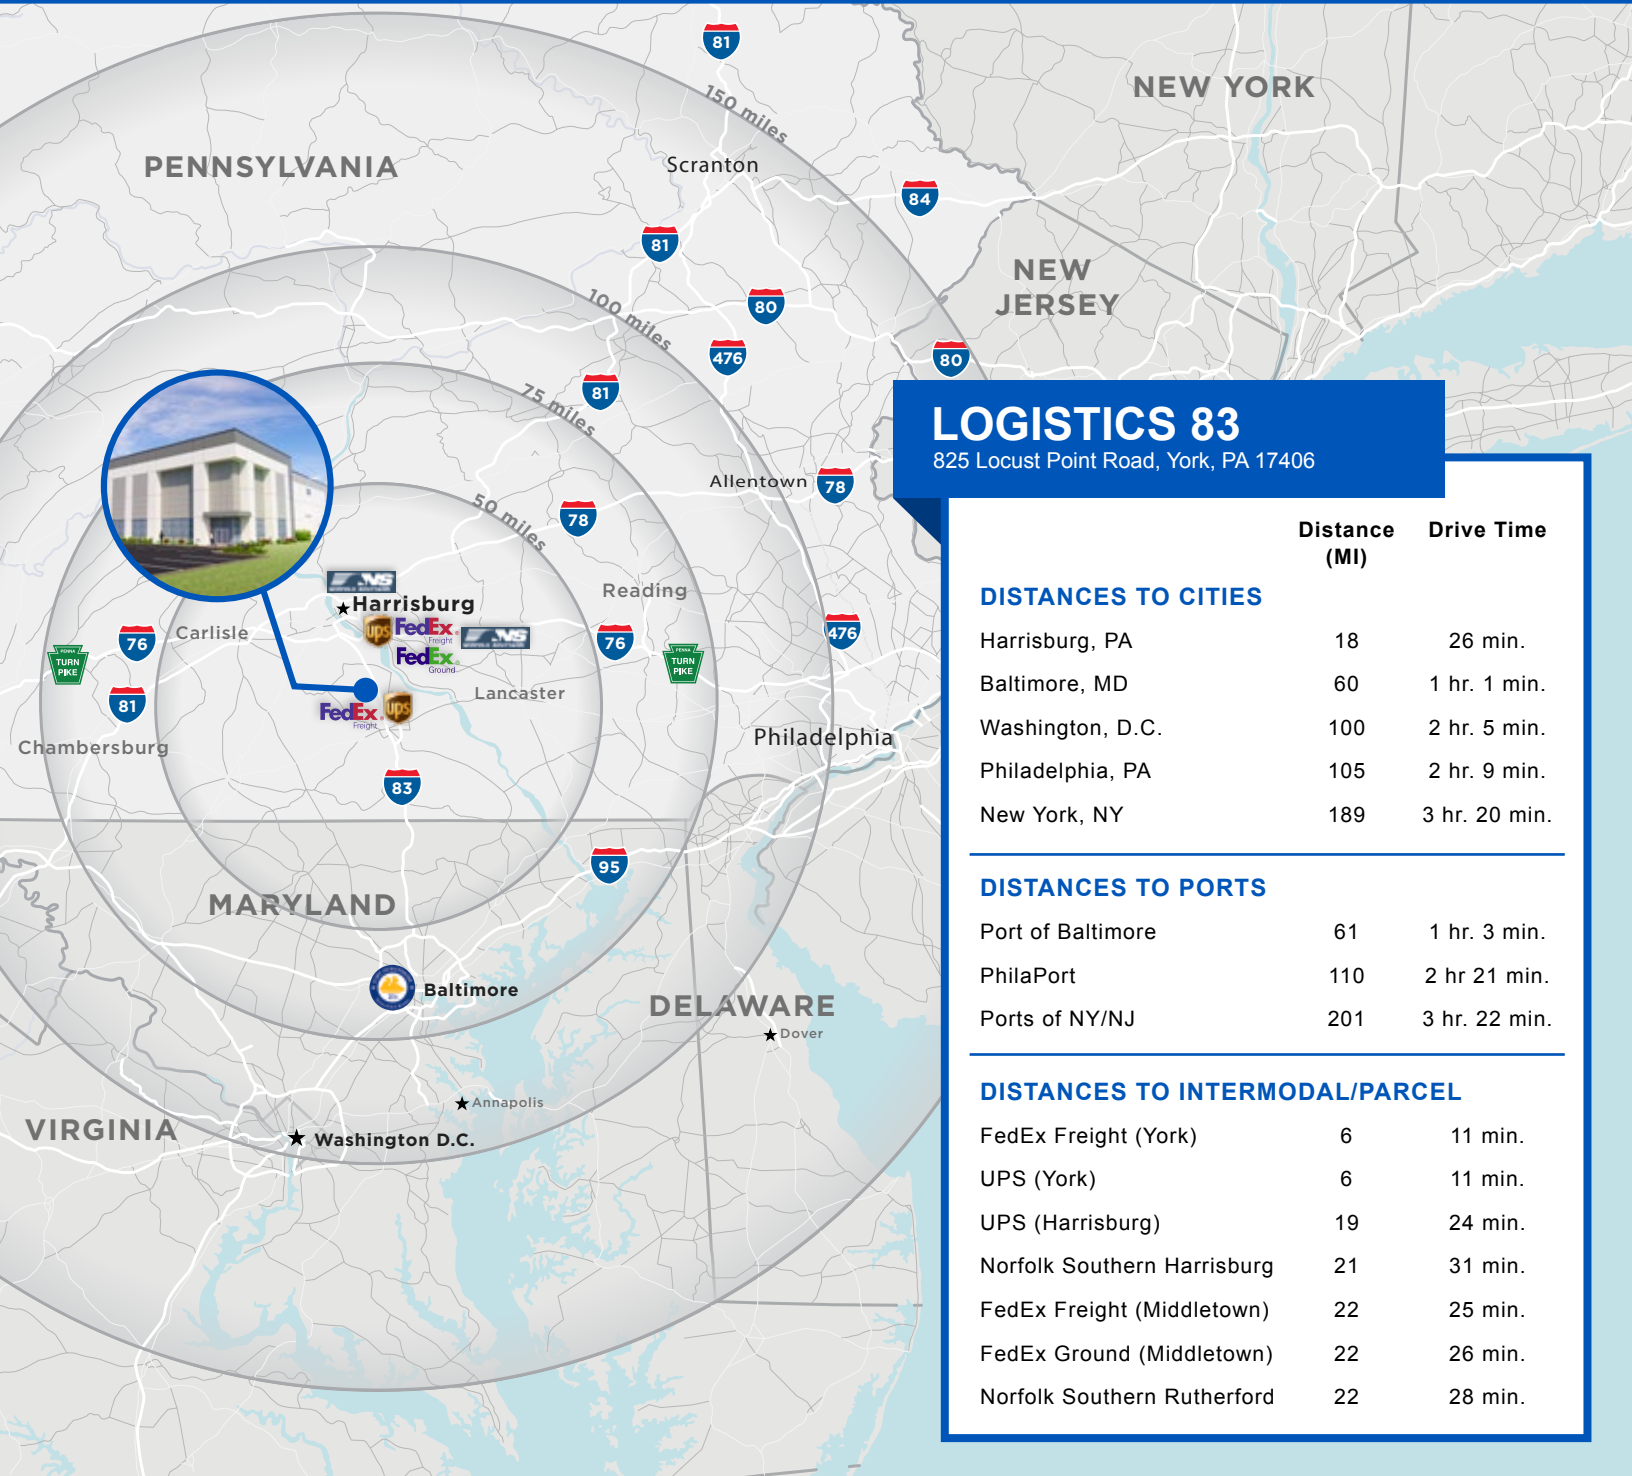

LOGISTICS[®]
PROPERTY
CO

LOGISTICS 83

825 Locust Point Road, York, PA 17345

LEASED

667,510 SF • 40' CLEAR HEIGHT • GREAT I-83 VISIBILITY

- Modern, Class A distribution facility
- 4 minutes to Route 83 at Exit 28
- 18 minutes from PA Turnpike I-76
- Ample trailer and auto parking
- Access to FedEx Freight
- Within one day's drive to 40% of the US population and 50% of the Canadian population
- Remarkable access to skilled labor

LOGISTICS[®]
 PROPERTY
 CO

LOGISTICS 83

825 Locust Point Road, York, PA 17345

EXIT 28

EXIT 24

LOGISTICS[®]
PROPERTY
CO

LOGISTICS 83

825 Locust Point Road, York, PA 17345

LOGISTICS[®]
PROPERTY
CO

LOGISTICS 83

825 Locust Point Road, York, PA 17345

LOGISTICS 83
 825 Locust Point Road, York, PA 17406

	Distance (MI)	Drive Time
DISTANCES TO CITIES		
Harrisburg, PA	18	26 min.
Baltimore, MD	60	1 hr. 1 min.
Washington, D.C.	100	2 hr. 5 min.
Philadelphia, PA	105	2 hr. 9 min.
New York, NY	189	3 hr. 20 min.

DISTANCES TO PORTS		
Port of Baltimore	61	1 hr. 3 min.
PhilaPort	110	2 hr 21 min.
Ports of NY/NJ	201	3 hr. 22 min.

DISTANCES TO INTERMODAL/PARCEL		
FedEx Freight (York)	6	11 min.
UPS (York)	6	11 min.
UPS (Harrisburg)	19	24 min.
Norfolk Southern Harrisburg	21	31 min.
FedEx Freight (Middletown)	22	25 min.
FedEx Ground (Middletown)	22	26 min.
Norfolk Southern Rutherford	22	28 min.